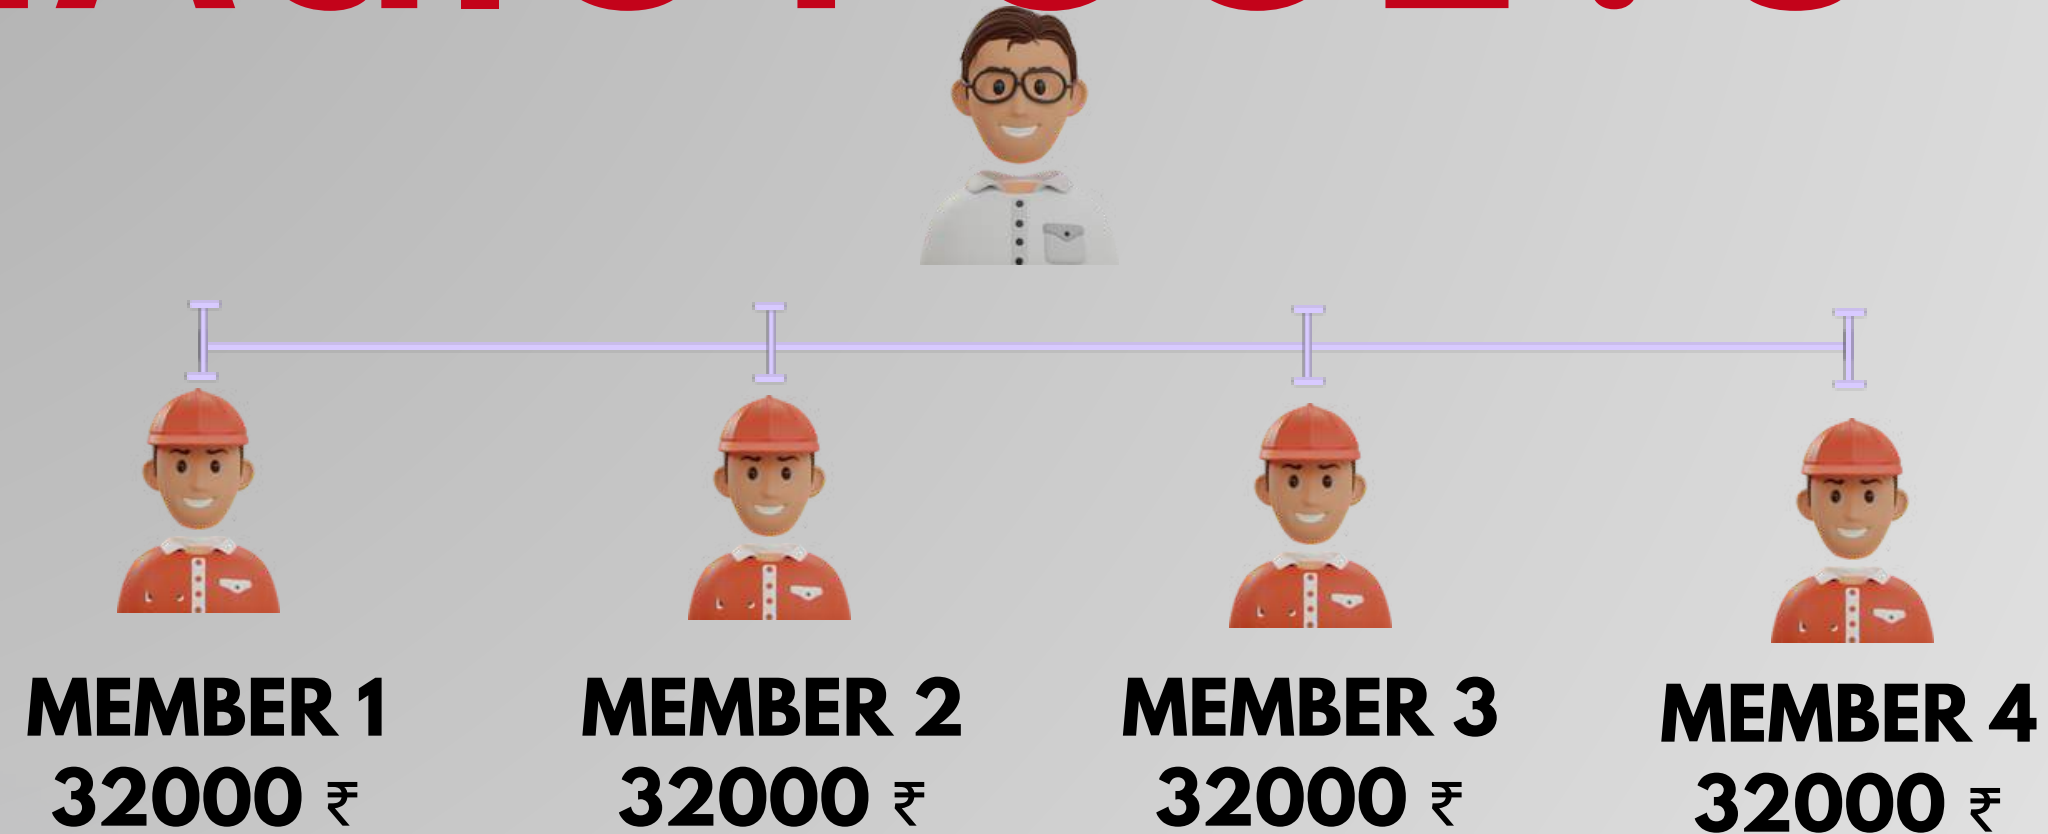

**FINAL POOL 6**  
**BONUS 16000 ₹**

# MAGIC POOL : 7

**MEMBER 1**  
16000 ₹

**MEMBER 2**  
16000 ₹

**MEMBER 3**  
16000 ₹

**MEMBER 4**  
16000 ₹

**POOL 7**  
**BONUS 64000 ₹**

**UPGRADE FOR**  
**NEXT MAGIC**  
**POOL 32000 ₹**

**FINAL POOL 7**  
**BONUS 32000 ₹**

# MAGIC POOL : 8

**POOL 8  
BONUS 128000 ₹** — **UPGRADE FOR  
NEXT MAGIC  
POOL 64000 ₹** = **FINAL POOL 8  
BONUS 64000 ₹**