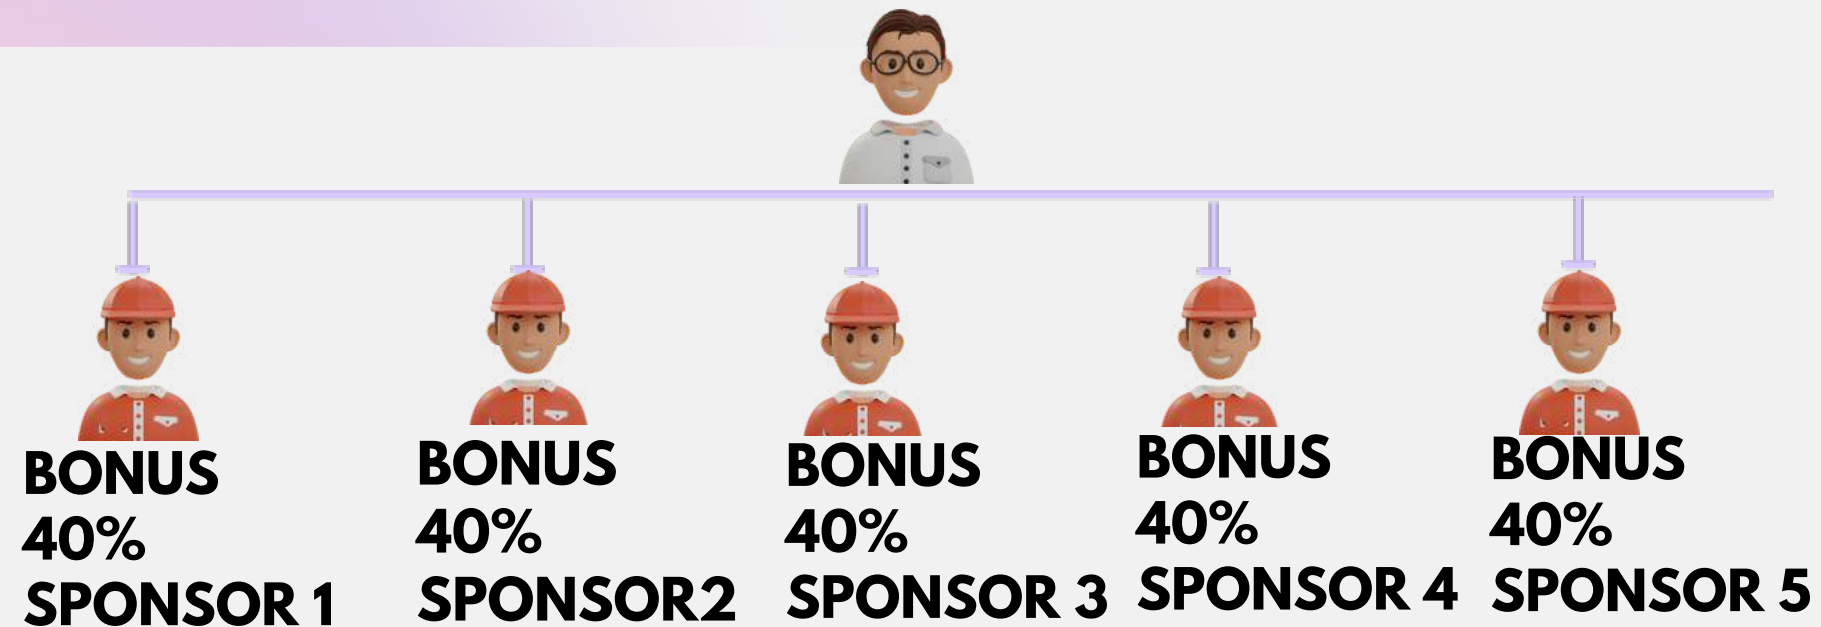

REFERRAL BONUS