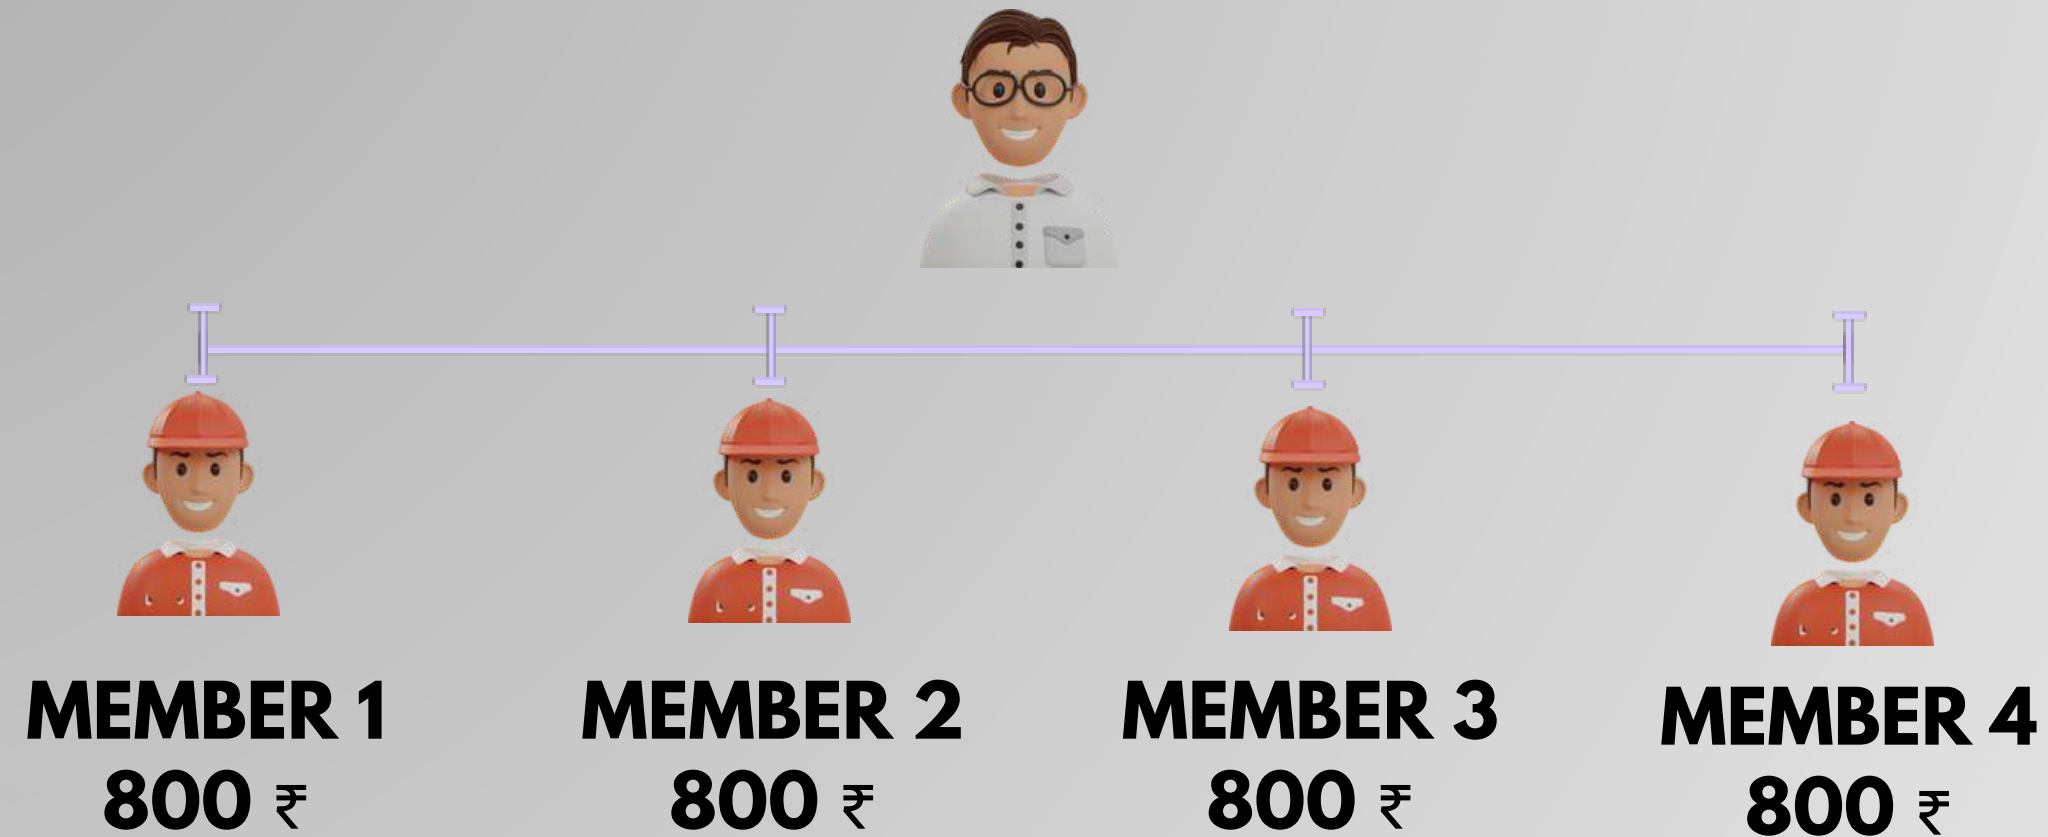

# MAGIC POOL : 1

**MEMBER 1**  
200 ₹

**MEMBER 2**  
200 ₹

**MEMBER 3**  
200 ₹

**MEMBER 4**  
200 ₹

**POOL 1**  
**BONUS 800 ₹**

**UPGRADE FOR**  
**NEXT MAGIC**  
**POOL 400 ₹**

**FINAL POOL 1**  
**BONUS 400 ₹**

# MAGIC POOL : 2

**POOL 2  
BONUS 1600 ₹**

**UPGRADE FOR  
NEXT MAGIC  
POOL 800 ₹**

**=**

**FINAL POOL 2  
BONUS 800 ₹**

# MAGIC POOL : 3

**POOL 3  
BONUS 3200 ₹**

**UPGRADE FOR  
NEXT MAGIC  
POOL 2000 ₹**

**=**

**FINAL POOL 3  
BONUS 1200 ₹**