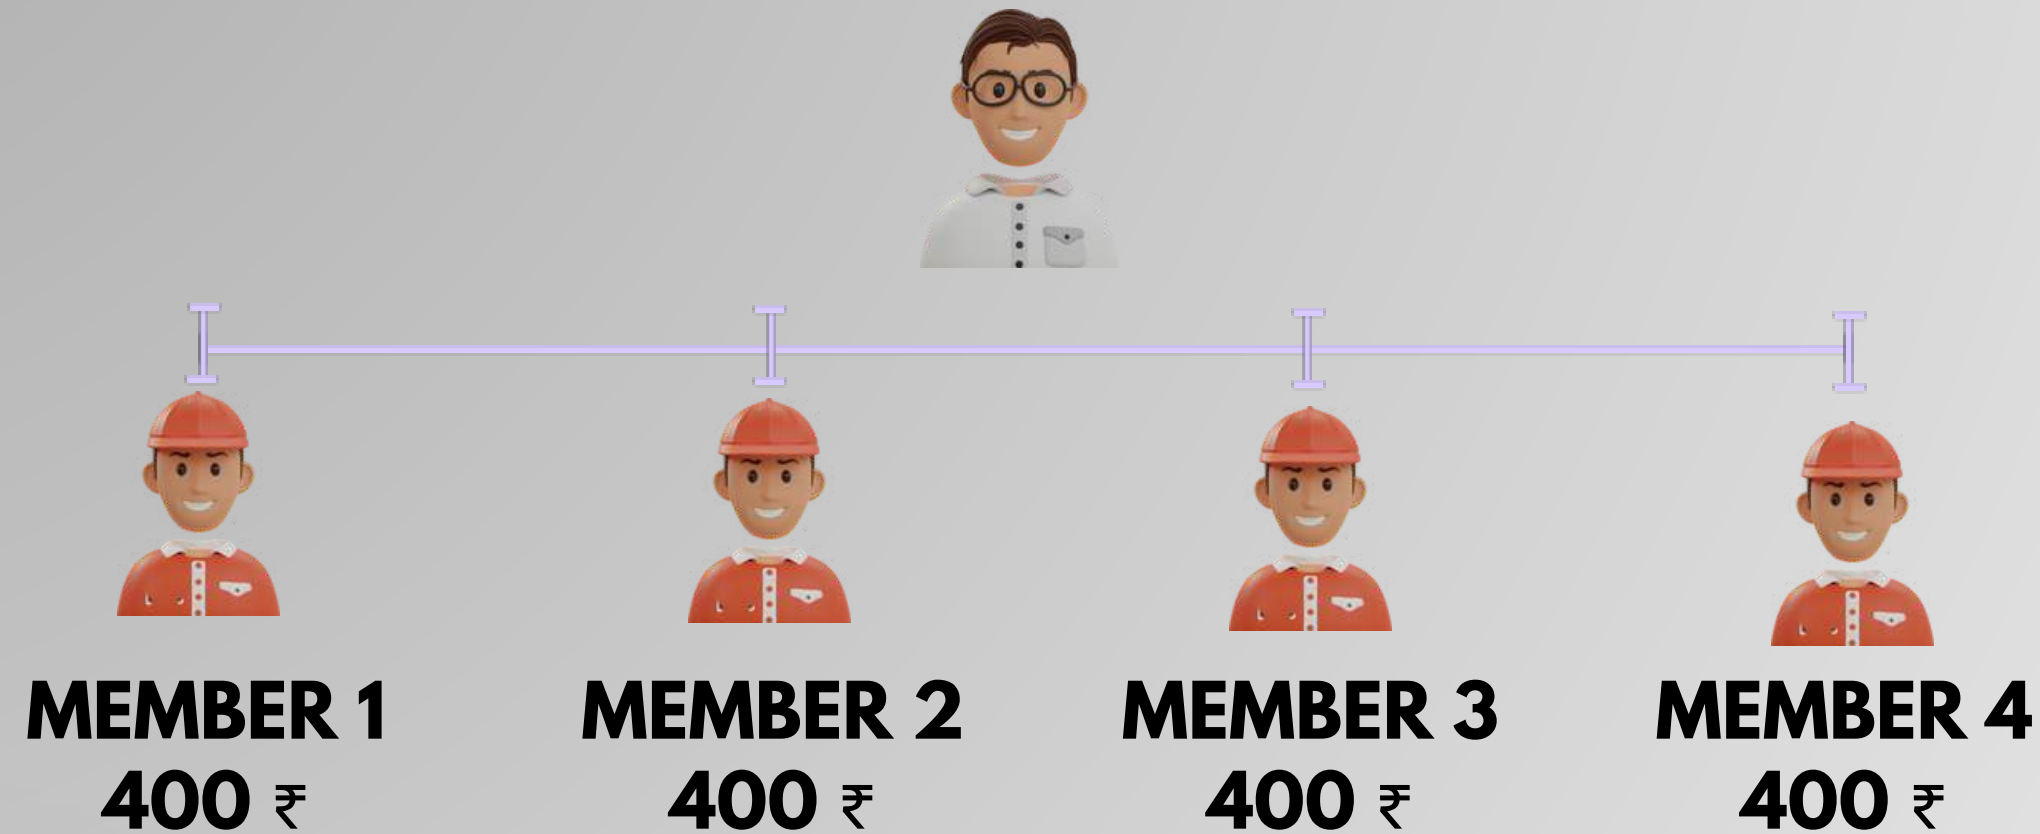

# MAGIC POOL BONUS

# MAGIC POOL : 1

**MEMBER 1**  
200 ₹

**MEMBER 2**  
200 ₹

**MEMBER 3**  
200 ₹

**MEMBER 4**  
200 ₹

**POOL 1**  
**BONUS 800 ₹**

**UPGRADE FOR**  
**NEXT MAGIC**  
**POOL 400 ₹**

**FINAL POOL 1**  
**BONUS 400 ₹**

# MAGIC POOL : 2

**POOL 2  
BONUS 1600 ₹**

**UPGRADE FOR  
NEXT MAGIC  
POOL 800 ₹**

**=**

**FINAL POOL 2  
BONUS 800 ₹**