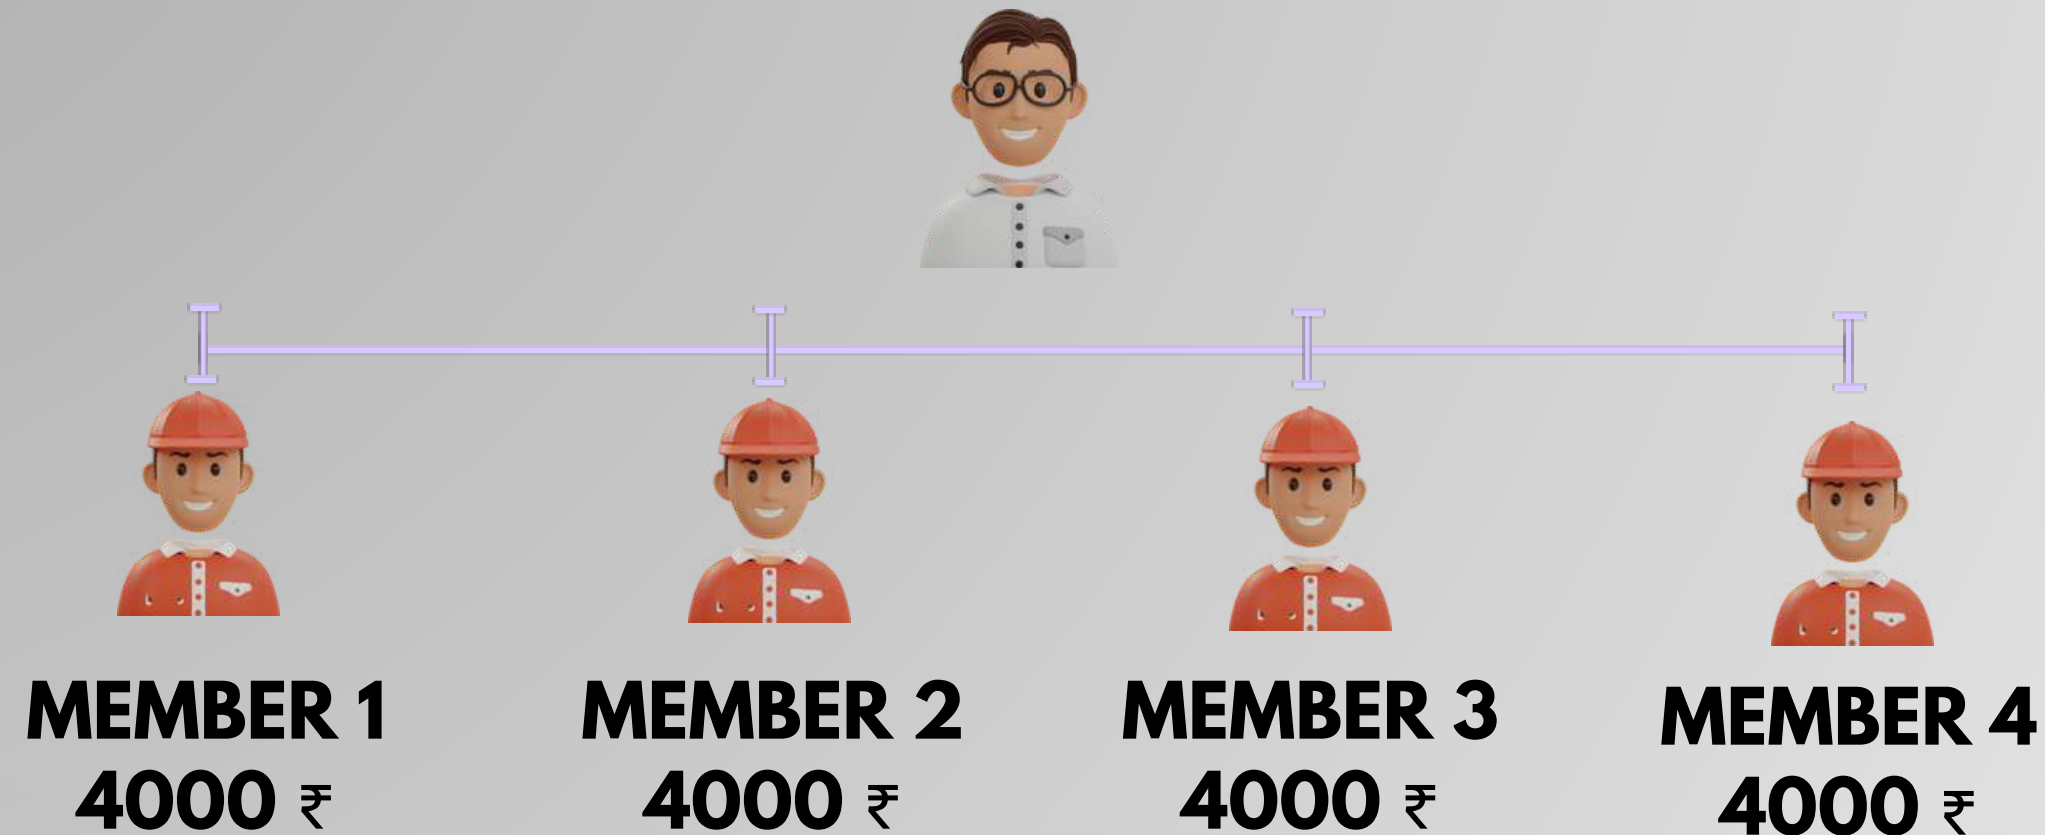

# MAGIC POOL : 3

**POOL 3  
BONUS 3200 ₹**

**UPGRADE FOR  
NEXT MAGIC  
POOL 2000 ₹**

**=**

**FINAL POOL 3  
BONUS 1200 ₹**

# MAGIC POOL : 4

**MEMBER 1**  
2000 ₹

**MEMBER 2**  
2000 ₹

**MEMBER 3**  
2000 ₹

**MEMBER 4**  
2000 ₹

**POOL 4**  
**BONUS 8000 ₹**

**UPGRADE FOR**  
**NEXT MAGIC**  
**POOL 4000 ₹**

**FINAL POOL 4**  
**BONUS 4000 ₹**

# MAGIC POOL : 5

**POOL 5  
BONUS 16000 ₹**

**UPGRADE FOR  
NEXT MAGIC  
POOL 8000 ₹**

**FINAL POOL 5  
BONUS 8000 ₹**