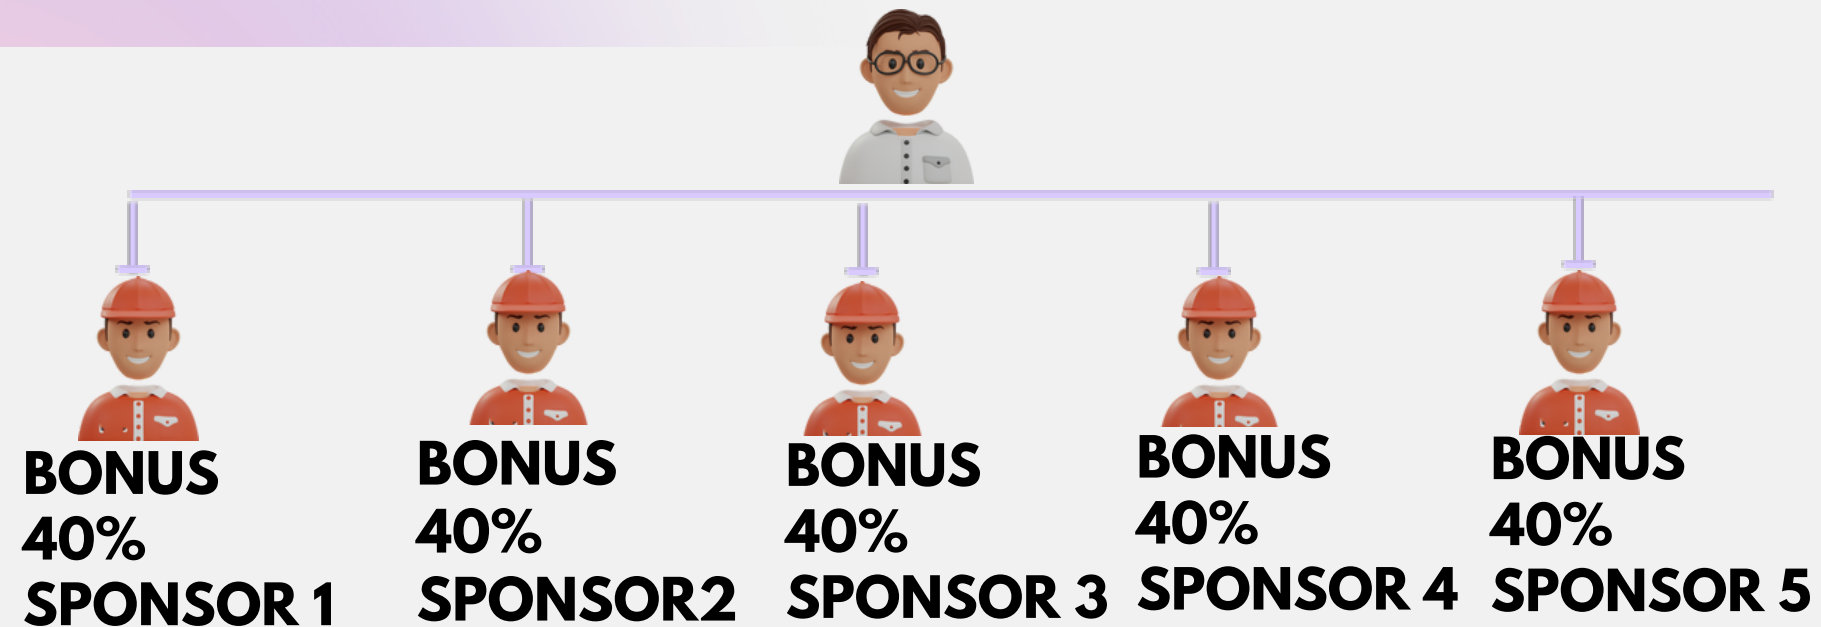

Step By Step Follow
**BUSINESS
PLAN**

TYPES OF INCOMES

-  REFERRAL BONUS
-  TEAM BONUS
-  REWARD BONUS
-  MAGIC BONUS

*** YOU CAN EARN UNLIMITED INCOME WITH ALSY NETWORK

REFERRAL BONUS

YOU CAN MAKE UNLIMITED SPONSOR | YOU WILL GET 40% SPONSOR BONUS FROM EACH SPONSOR

ONLY SELF ACTIVE PERSON CAN WITHDRAW ALL BONUS

TEAM BONUS

LEVEL	DIRECT	INCOME (% Of PV)	FROM 1000 PV
1	0	40 %	400 ₹
2	1	10 %	100 ₹
3	2	10 %	100 ₹
4	2	7 %	70 ₹
5	3	4 %	40 ₹
6	3	4 %	40 ₹
7	4	3 %	30 ₹
8	5	2 %	20 ₹

YOU HAVE TO MAKE 5 ACTIVE SPONSOR TO GET TEAM BONUS FROM ALL LEVEL

REWARD BONUS

To Get The Reward, You Have To Fulfill Member This Eligibility

LEVEL	MEMBER	REWARD
1	LEVEL 1	DINNER SET
2	LEVEL 2	INDUCTION
3	LEVEL 3	RO PURIFIER
4	LEVEL 4	TABLET 
5	LEVEL 5	FOREIGN TRIP 
6	LEVEL 6	300000₹Lakhs
7	LEVEL 7	700000₹Lakhs
8	LEVEL 8	3500000₹Lakhs
9	LEVEL 9	15000000₹(CR)
10	LEVEL 10	90000000₹(CR)