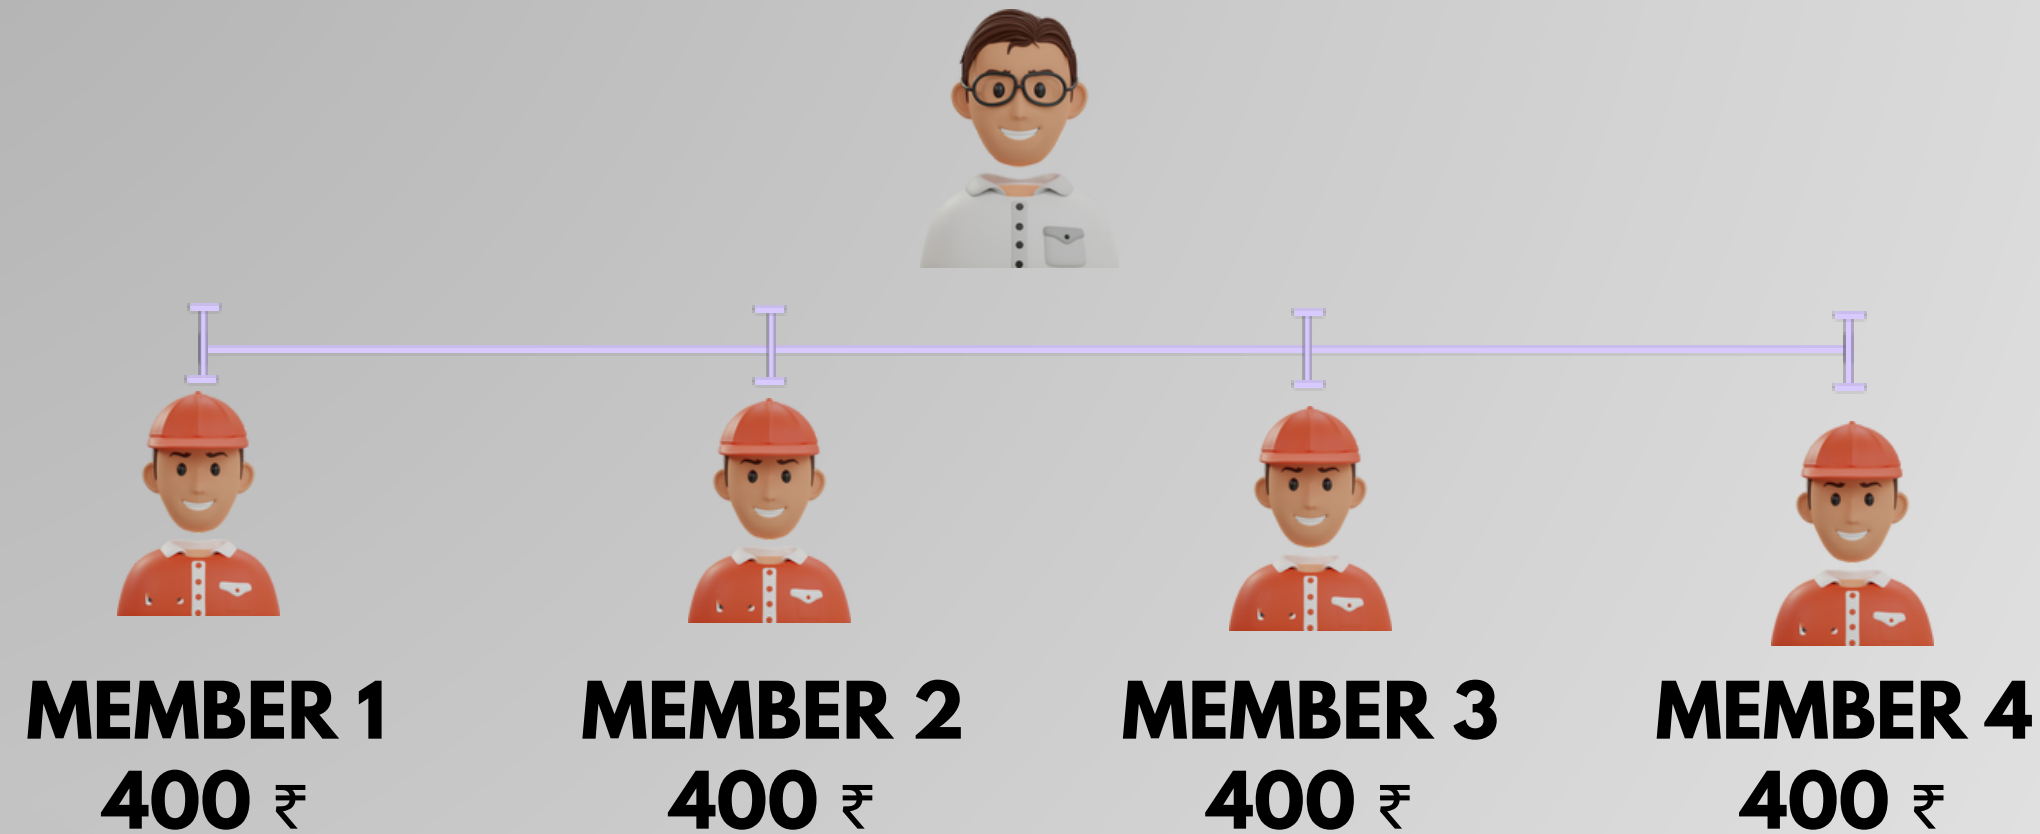

IF YOU DUPLICATE WITH ONLY 10 MEMBER, YOU CAN EARN(605₹CR+)

MAGIC POOL BONUS

LEVEL	BOUNDS
1	400₹
2	800₹
3	1200₹
4	4000₹
5	8000₹
6	16000₹
7	32000₹
8	64000₹
9	100000₹
10	624000₹

TOTAL 10 AUTO POOL BONUS

EVERYONE CAN EARN 8,50,400₹ FROM MAGIC POOL

MAGIC POOL : 1

MEMBER 1
200 ₹

MEMBER 2
200 ₹

MEMBER 3
200 ₹

MEMBER 4
200 ₹

**POOL 1
BONUS 800 ₹**

**UPGRADE FOR
NEXT MAGIC
POOL 400 ₹**

**FINAL POOL 1
BONUS 400 ₹**

MAGIC POOL : 2

**POOL 2
BONUS 1600 ₹**

**UPGRADE FOR
NEXT MAGIC
POOL 800 ₹**

=

**FINAL POOL 2
BONUS 800 ₹**

MAGIC POOL : 3

**POOL 3
BONUS 3200 ₹**

**UPGRADE FOR
NEXT MAGIC
POOL 2000 ₹**

=

**FINAL POOL 3
BONUS 1200 ₹**

MAGIC POOL : 4

MEMBER 1
2000 ₹

MEMBER 2
2000 ₹

MEMBER 3
2000 ₹

MEMBER 4
2000 ₹

POOL 4
BONUS 8000 ₹