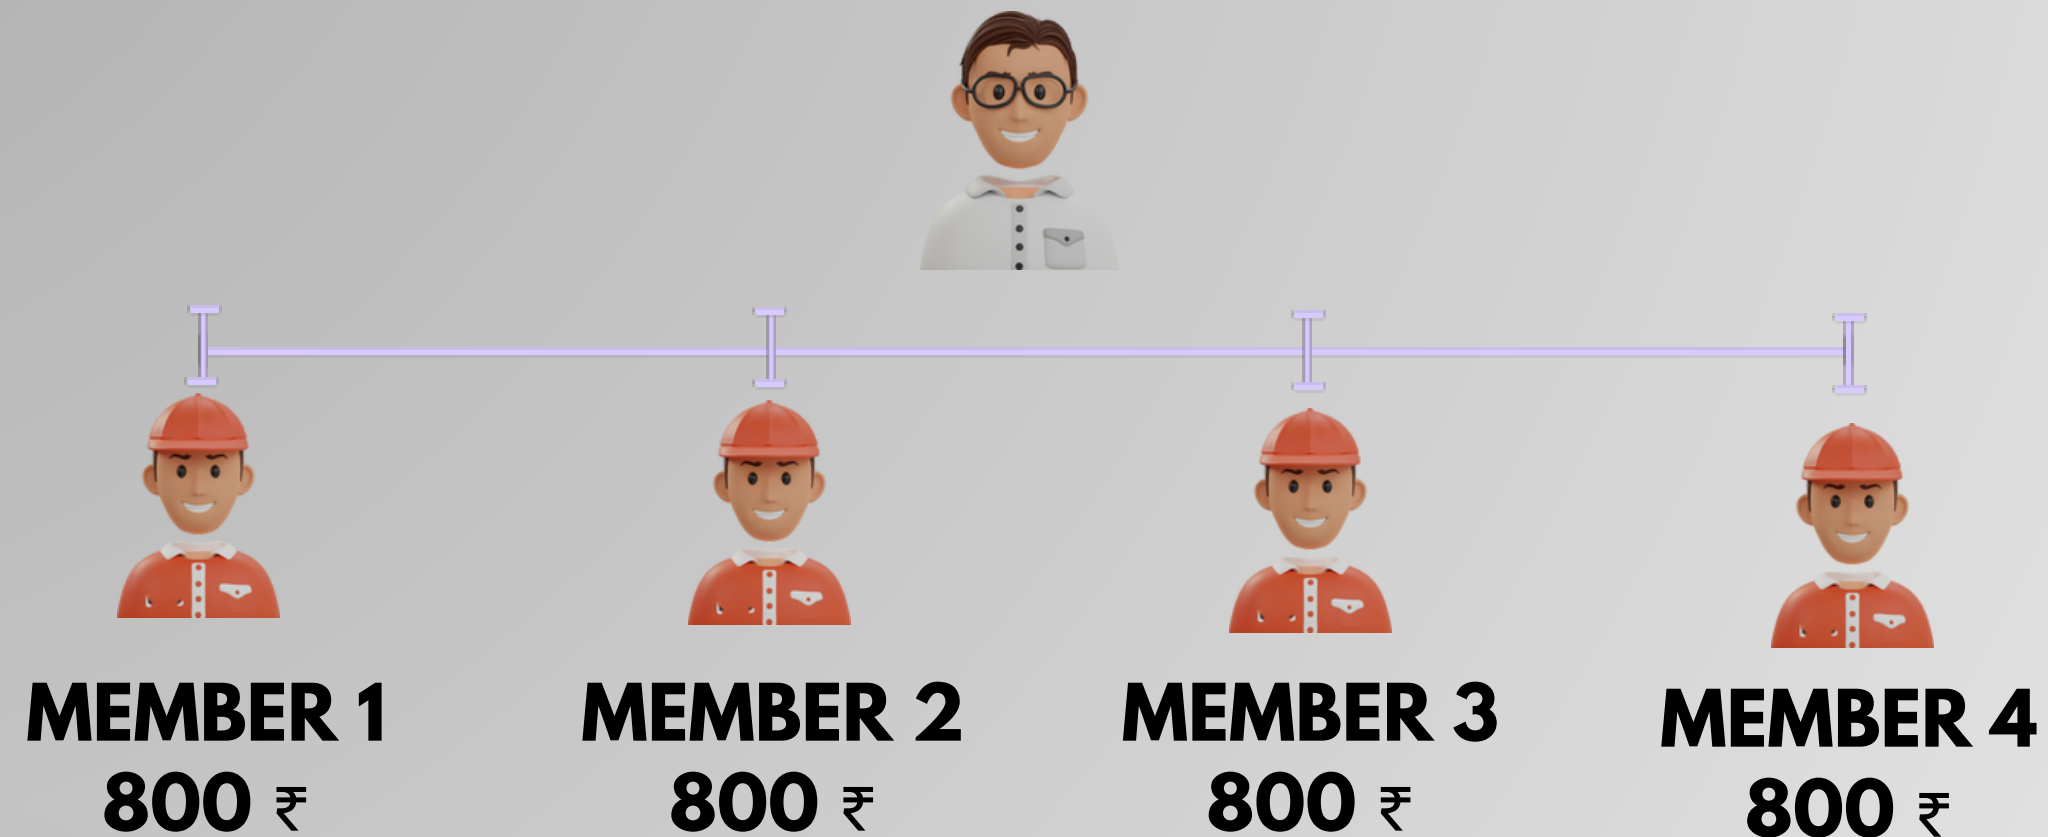

MAGIC POOL : 1

MEMBER 1
200 ₹

MEMBER 2
200 ₹

MEMBER 3
200 ₹

MEMBER 4
200 ₹

**POOL 1
BONUS 800 ₹**

**UPGRADE FOR
NEXT MAGIC
POOL 400 ₹**

**FINAL POOL 1
BONUS 400 ₹**

MAGIC POOL : 2

**POOL 2
BONUS 1600 ₹**

**UPGRADE FOR
NEXT MAGIC
POOL 800 ₹**

=

**FINAL POOL 2
BONUS 800 ₹**

MAGIC POOL : 3

**POOL 3
BONUS 3200 ₹**

**UPGRADE FOR
NEXT MAGIC
POOL 2000 ₹**

=

**FINAL POOL 3
BONUS 1200 ₹**

MAGIC POOL : 4

MEMBER 1
2000 ₹

MEMBER 2
2000 ₹

MEMBER 3
2000 ₹

MEMBER 4
2000 ₹

POOL 4
BONUS 8000 ₹