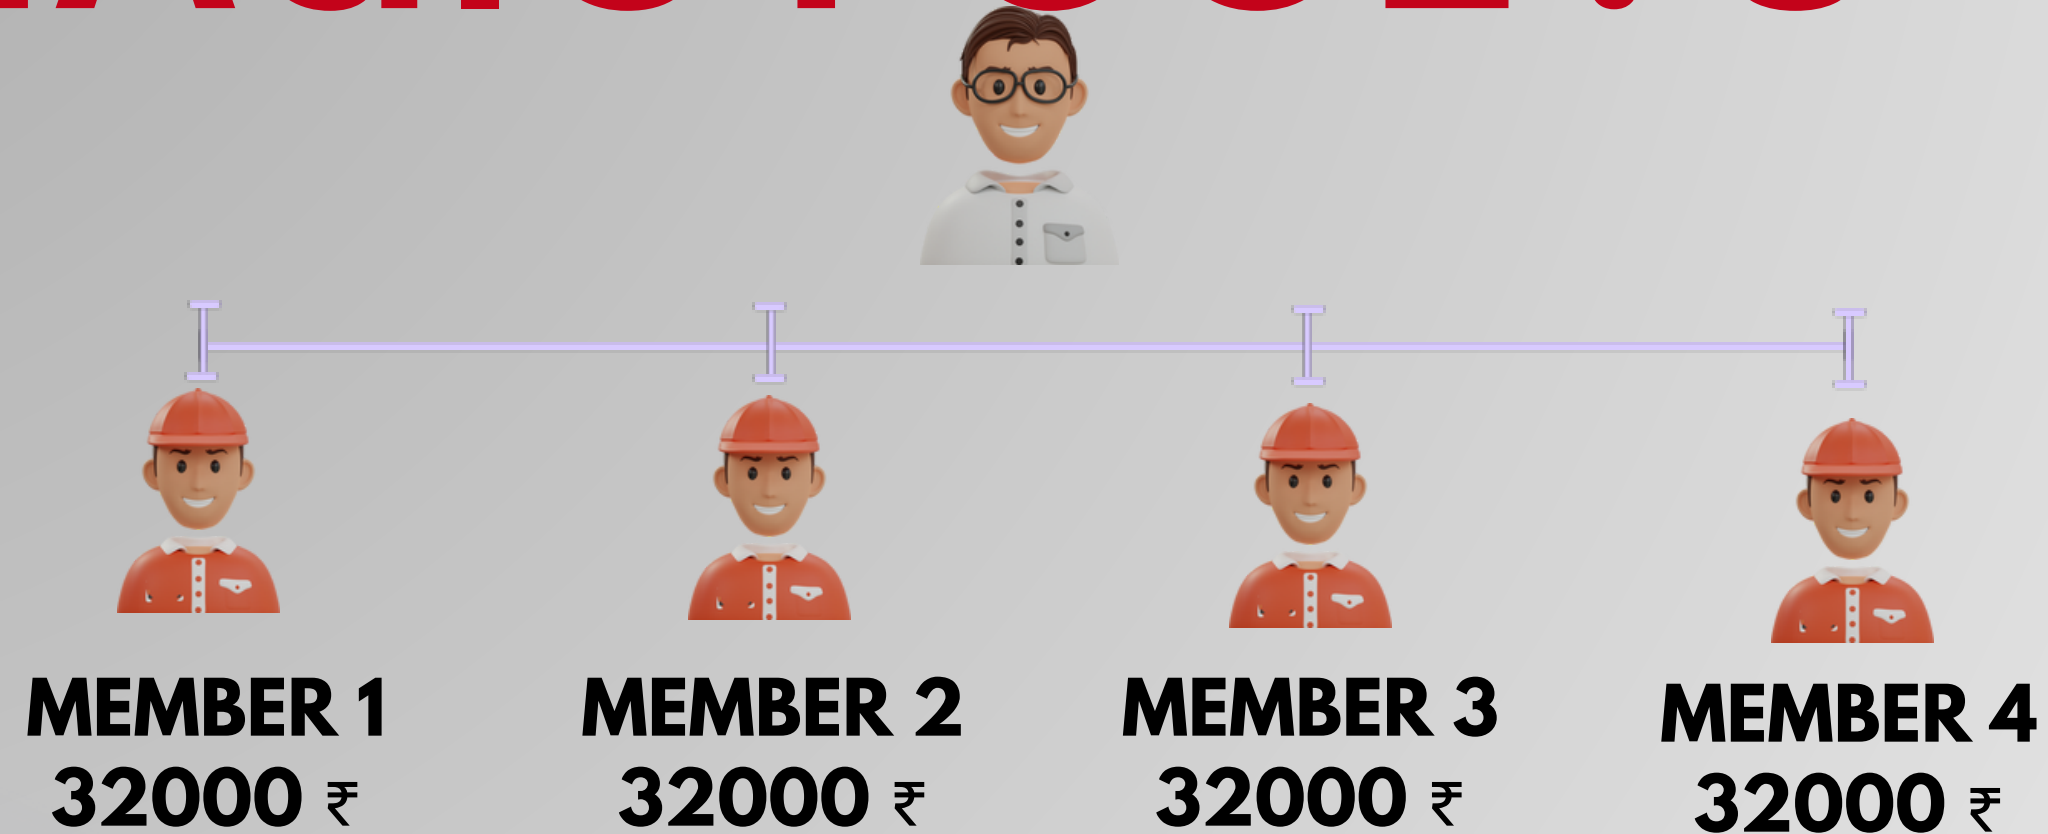

MEMBER 1
16000 ₹

MEMBER 2
16000 ₹

MEMBER 3
16000 ₹

MEMBER 4
16000 ₹

POOL 7
BONUS 64000 ₹

UPGRADE FOR
NEXT MAGIC
POOL 32000 ₹

FINAL POOL 7
BONUS 32000 ₹

MAGIC POOL : 8

**POOL 8
BONUS 128000 ₹** — **UPGRADE FOR
NEXT MAGIC
POOL 64000 ₹** = **FINAL POOL 8
BONUS 64000 ₹**

MAGIC POOL : 9

MEMBER 1
64000 ₹

MEMBER 2
64000 ₹

MEMBER 3
64000 ₹

MEMBER 4
64000 ₹

POOL 9
BONUS 256000 ₹

UPGRADE FOR
NEXT MAGIC
POOL 156000 ₹

FINAL POOL 9
BONUS 100000 ₹

MAGIC POOL : 10

MEMBER 1
128000 ₹

MEMBER 2
128000 ₹

MEMBER 3
128000 ₹

MEMBER 4
128000 ₹

POOL 10
BONUS 624000 ₹

UPGRADE FOR
NEXT MAGIC
POOL 0 ₹