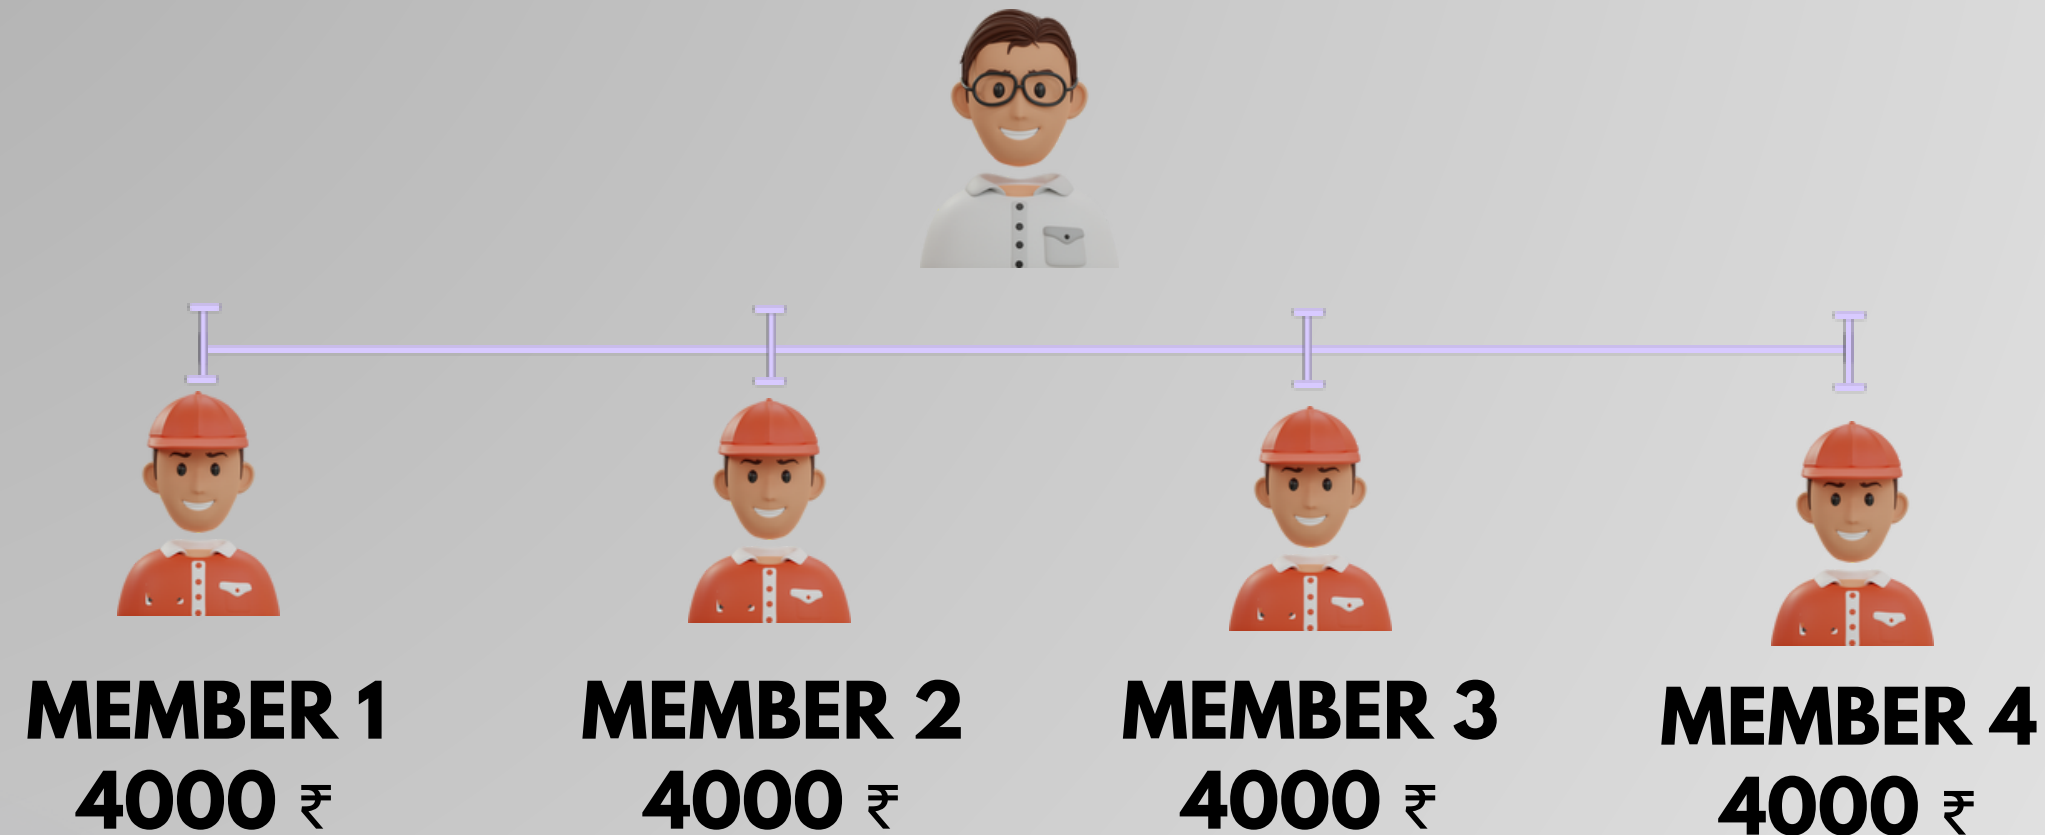

MAGIC POOL : 2

**POOL 2
BONUS 1600 ₹**

**UPGRADE FOR
NEXT MAGIC
POOL 800 ₹**

=

**FINAL POOL 2
BONUS 800 ₹**

MAGIC POOL : 3

**POOL 3
BONUS 3200 ₹**

**UPGRADE FOR
NEXT MAGIC
POOL 2000 ₹**

=

**FINAL POOL 3
BONUS 1200 ₹**

MAGIC POOL : 4

MEMBER 1
2000 ₹

MEMBER 2
2000 ₹

MEMBER 3
2000 ₹

MEMBER 4
2000 ₹

POOL 4
BONUS 8000 ₹

UPGRADE FOR
NEXT MAGIC
POOL 4000 ₹

FINAL POOL 4
BONUS 4000 ₹

MAGIC POOL : 5

**POOL 5
BONUS 16000 ₹**

**UPGRADE FOR
NEXT MAGIC
POOL 8000 ₹**

**FINAL POOL 5
BONUS 8000 ₹**

MAGIC POOL : 6

MEMBER 1
8000 ₹